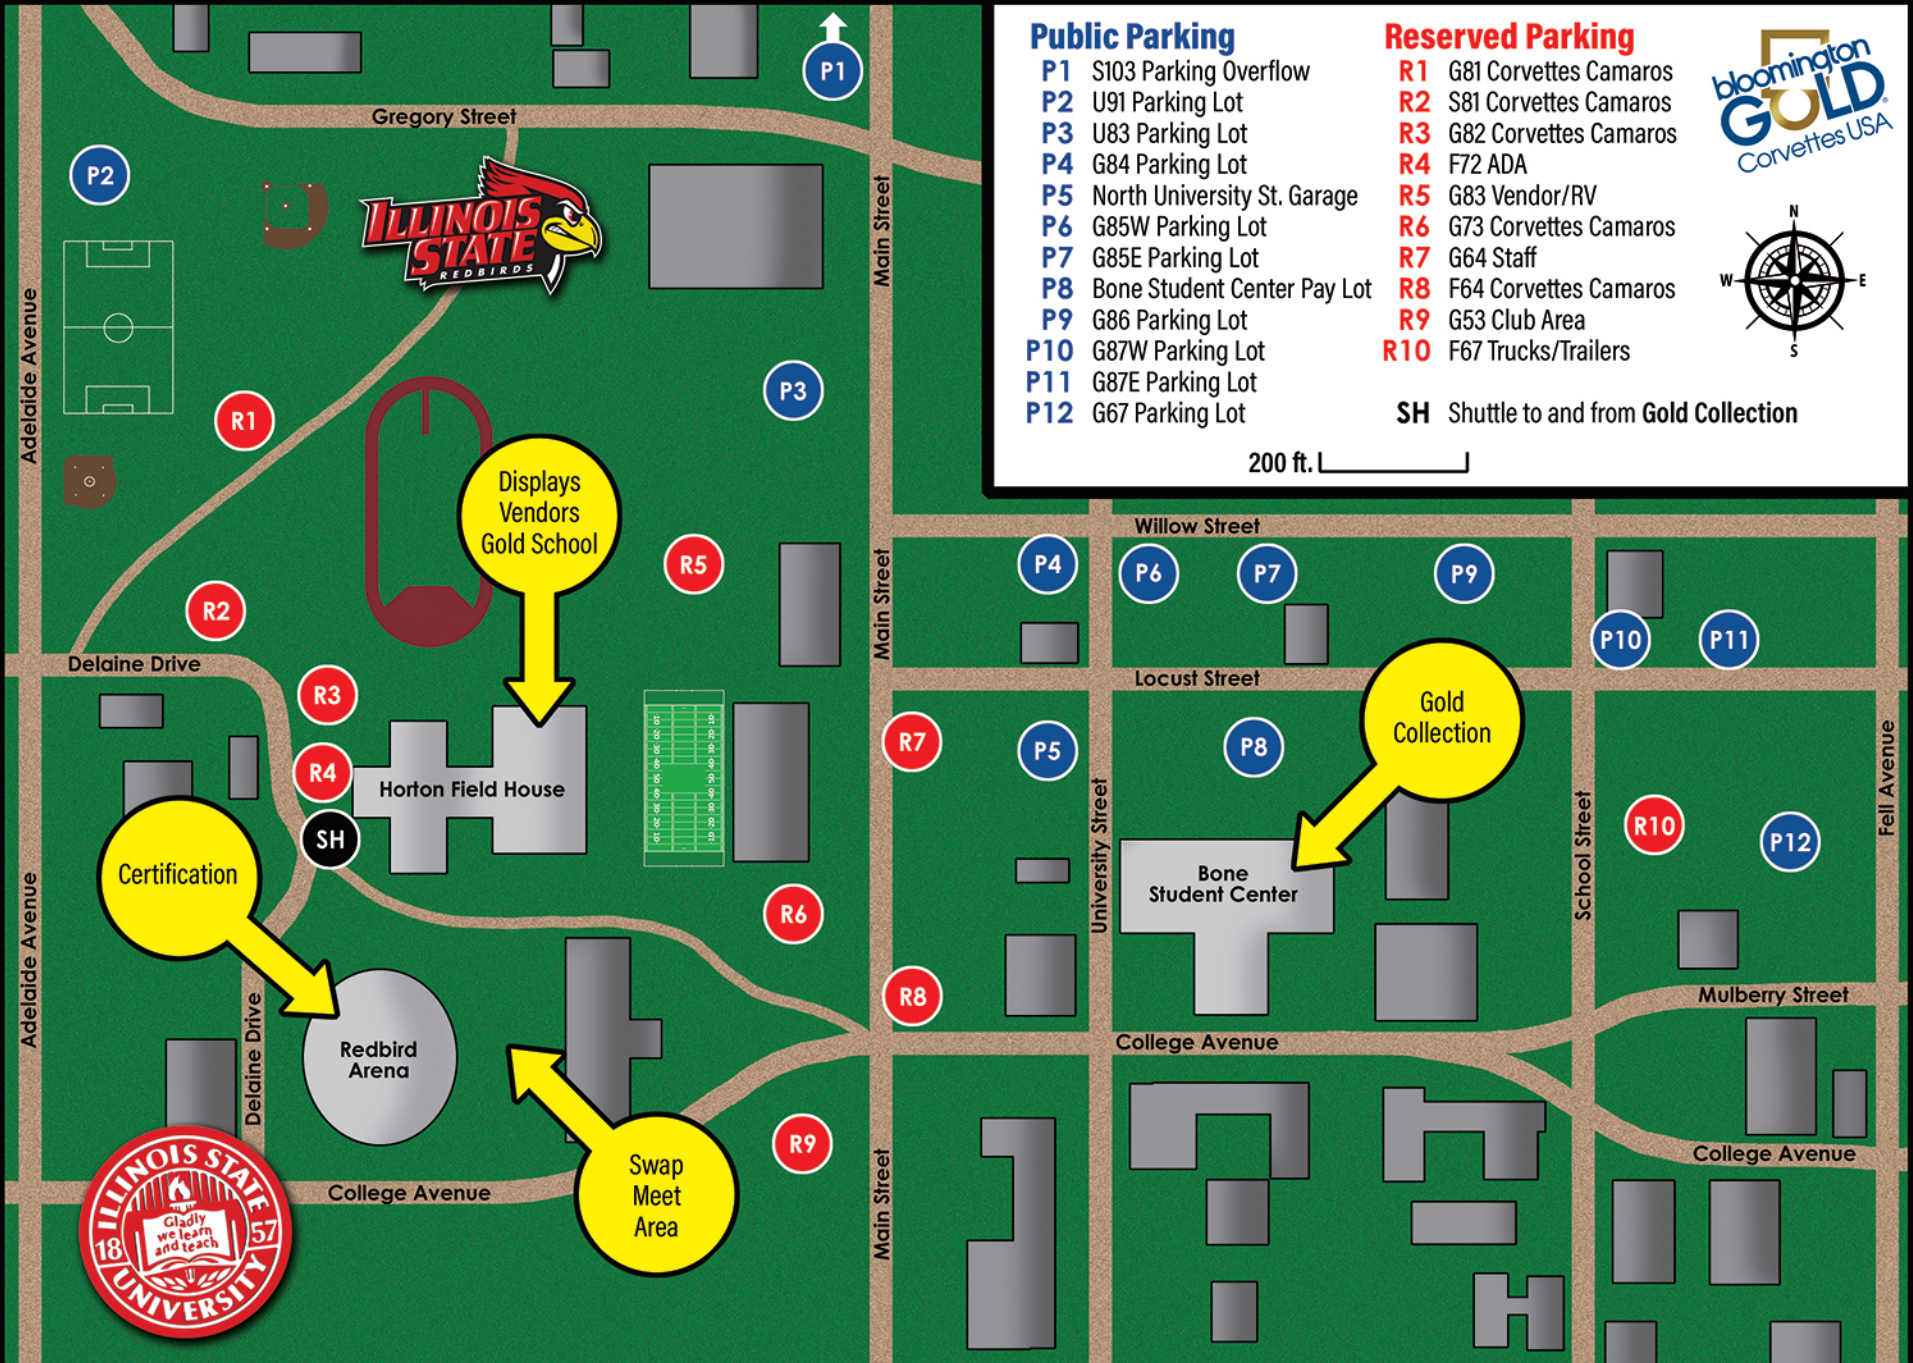

# 2022 EVENT MAP

## Public Parking

- P1 S103 Parking Overflow
- P2 U91 Parking Lot
- P3 U83 Parking Lot
- P4 G84 Parking Lot
- P5 North University St. Garage
- P6 G85W Parking Lot
- P7 G85E Parking Lot
- P8 Bone Student Center Pay Lot
- P9 G86 Parking Lot
- P10 G87W Parking Lot
- P11 G87E Parking Lot
- P12 G67 Parking Lot

## Reserved Parking

- R1 G81 Corvettes Camaros
- R2 S81 Corvettes Camaros
- R3 G82 Corvettes Camaros
- R4 F72 ADA
- R5 G83 Vendor/RV
- R6 G73 Corvettes Camaros
- R7 G64 Staff
- R8 F64 Corvettes Camaros
- R9 G53 Club Area
- R10 F67 Trucks/Trailers

SH Shuttle to and from Gold Collection

200 ft.